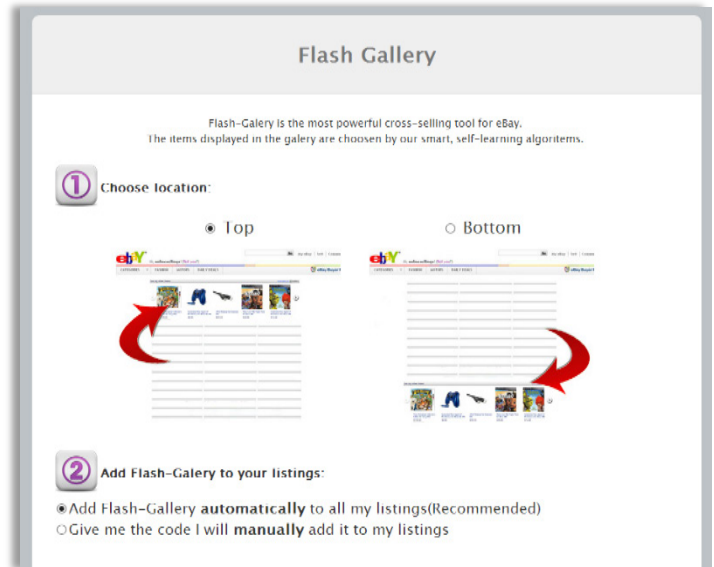

Wait while Flash Gallery is activated.

Step 5:

Next you will be redirected to your app management area on eBay, here you will find the "start" button for the app.

Click on the "start" button to activate Flash Gallery.

Step 6:

Next you will arrive at your app's control panel where you will be able to activate Flash Gallery and add it to your listings.

Activate & setup Flash Gallery

Step 1:

Activate the app by going to: [My eBay](#) > [Applications](#). Choose Flash Gallery in your list of apps and click on "start". This will lead you to Flash Gallery's control panel.

Step 2:

Next you will arrive at your Flash Gallery control panel.

Step 3:

Choose a location for the gallery, above or below the listing's description.

Step 4:

You can add the gallery automatically to all your listings, or add it manually to the HTML code of your listings. Choose here your preference, we recommend adding it automatically.