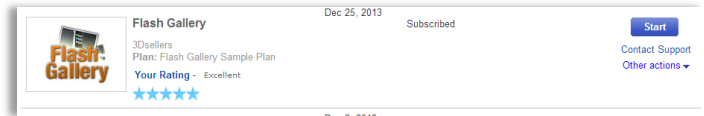

Step 6:

Next you will arrive at your app's control panel where you will be able to activate Flash Gallery and add it to your listings.

Activate & setup Flash Gallery

Step 1:

Activate the app by going to: [My eBay](#) > [Applications](#). Choose Flash Gallery in your list of apps and click on "start". This will lead you to Flash Gallery's control panel.

Step 2:

Next you will arrive at your Flash Gallery control panel.

Step 3:

Choose a location for the gallery, above or below the listing's description.

Step 4:

You can add the gallery automatically to all your listings, or add it manually to the HTML code of your listings. Choose here your preference, we recommend adding it automatically.

Step 5:

Click on "submit" to save your settings.

Step 6:

If you choose to add the app manually you will now receive the HTML code for the app.

Otherwise the gallery will be added to your listings within 12 hours.

Auction listings that have bids, or listings that end in less than 12 hours can't be updated and the gallery will not be added to them.

Change gallery location

Step 1:

Access your control panel by going to: [My eBay](#) > [Applications](#) > [Flash Gallery](#).