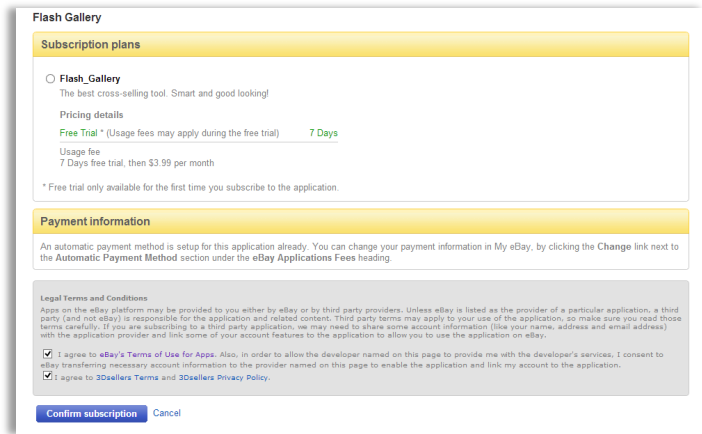

Table of contents:

1. [Subscribe to Flash Gallery](#)
2. [Activate & setup Flash Gallery](#)
3. [Change location](#)
4. [FAQ](#)

Subscribe to Flash Gallery

Step 1:

Subscribe to the application at [eBay's app center](#).

Step 2:

If you aren't logged-in in eBay, you will be asked to login.

Step 3:

In the next page you will be asked to agree to ours & eBay's Terms. Read and checkmark both boxes and click "continue".

Step 4: