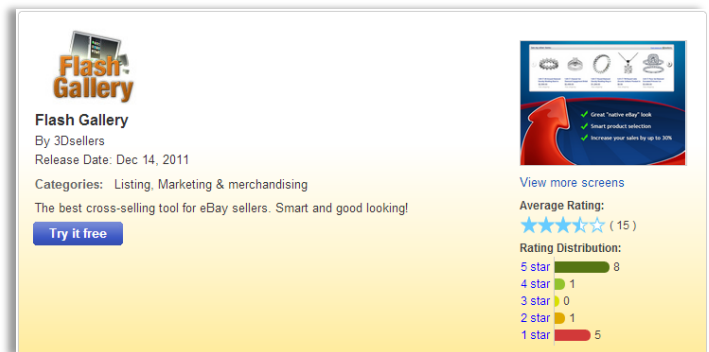

Table of contents:

1. [Subscribe to Flash Gallery](#)
2. [Activate & setup Flash Gallery](#)
3. [Change location](#)
4. [FAQ](#)

Subscribe to Flash Gallery

Step 1:

Subscribe to the application at [eBay's app center](#).