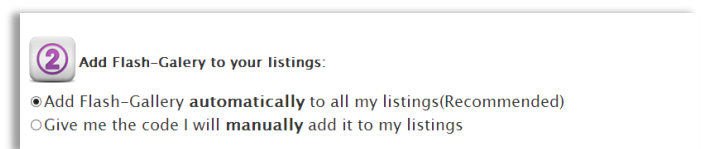

Step 6:

Next you will arrive at your app's control panel where you will be able to activate Flash Gallery and add it to your listings.

Activate & setup Flash Gallery

Step 1:

Activate the app by going to: [My eBay](#) > [Applications](#). Choose Flash Gallery in your list of apps and click on "start". This will lead you to Flash Gallery's control panel.

Step 2:

Next you will arrive at your Flash Gallery control panel.

Step 3:

Choose a location for the gallery, above or below the listing's description.

Step 4:

You can add the gallery automatically to all your listings, or add it manually to the HTML code of your listings. Choose here your preference, we recommend adding it automatically.

Step 5:

Click on "submit" to save your settings.

Step 6:

If you choose to add the app manually you will now receive the HTML code for the app.

Otherwise the gallery will be added to your listings within 12 hours.