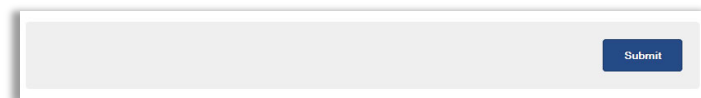

Step 6:

Next you will arrive at your app's control panel where you will be able to activate Flash Gallery and add it to your listings.

Activate & setup Flash Gallery

Step 1:

Activate the app by going to: [My eBay](#) > [Applications](#). Choose Flash Gallery in your list of apps and click on "start". This will lead you to Flash Gallery's control panel.

Step 2:

Next you will arrive at your Flash Gallery control panel.

Step 3:

Choose a location for the gallery, above or below the listing's description.

Step 4:

You can add the gallery automatically to all your listings, or add it manually to the HTML code of your listings. Choose here your preference, we recommend adding it automatically.

Step 5:

Click on "submit" to save your settings.

Step 6:

If you choose to add the app manually you will now receive the HTML code for the app.

Otherwise the gallery will be added to your listings within 12 hours.