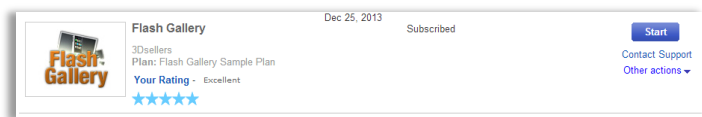

Wait while Flash Gallery is activated.

Step 5:

Next you will be redirected to your app management area on eBay, here you will find the "start" button for the app.

Click on the "start" button to activate Flash Gallery.

Step 6:

Next you will arrive at your app's control panel where you will be able to activate Flash Gallery and add it to your listings.

Activate & setup Flash Gallery

Step 1:

Activate the app by going to: [My eBay](#) > [Applications](#). Choose Flash Gallery in your list of apps and click on "start". This will lead you to Flash Gallery's control panel.

Step 2:

Next you will arrive at your Flash Gallery control panel.

Step 3:

Choose a location for the gallery, above or below the listing's description.

Step 4:

You can add the gallery automatically to all your listings, or add it manually to the HTML code of your listings. Choose here your preference, we recommend adding it automatically.

Step 5:

Click on "submit" to save your settings.

Step 6:

If you choose to add the app manually you will now receive the HTML code for the app.

Otherwise the gallery will be added to your listings within 12 hours.