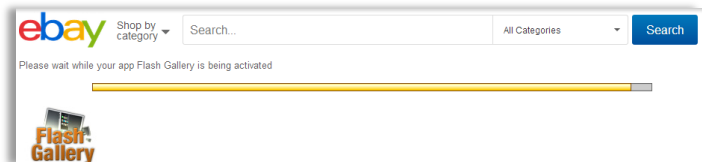

Table of contents:

1. [Subscribe to Flash Gallery](#)
2. [Activate & setup Flash Gallery](#)
3. [Change location](#)
4. [FAQ](#)

Subscribe to Flash Gallery

Step 1:

Subscribe to the application at [eBay's app center](#).

Step 2:

If you aren't logged-in in eBay, you will be asked to login.

Step 3:

In the next page you will be asked to agree to ours & eBay's Terms. Read and checkmark both boxes and click "continue".

Step 4:

Wait while Flash Gallery is activated.

Step 5:

Next you will be redirected to your app management area on eBay, here you will find the "start" button for the app.

Click on the "start" button to activate Flash Gallery.

Step 6:

Next you will arrive at your app's control panel where you will be able to activate Flash Gallery and add it to your listings.

Activate & setup Flash Gallery

Step 1:

Activate the app by going to: [My eBay](#) > [Applications](#). Choose Flash Gallery in your list of apps and click on "start". This will lead you to Flash Gallery's control panel.