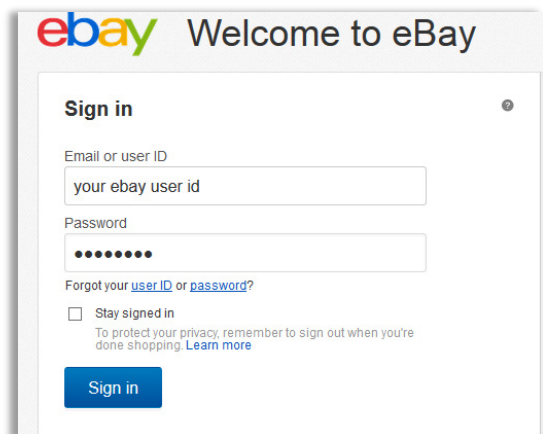

Table of contents:

1. [Subscribe to Flash Gallery](#)
2. [Activate & setup Flash Gallery](#)
3. [Change location](#)
4. [FAQ](#)

Subscribe to Flash Gallery

Step 1:

Subscribe to the application at [eBay's app center](#).

Step 2:

If you aren't logged-in in eBay, you will be asked to login.

Step 3:

In the next page you will be asked to agree to ours & eBay's Terms. Read and checkmark both boxes and click "continue".

Step 4: