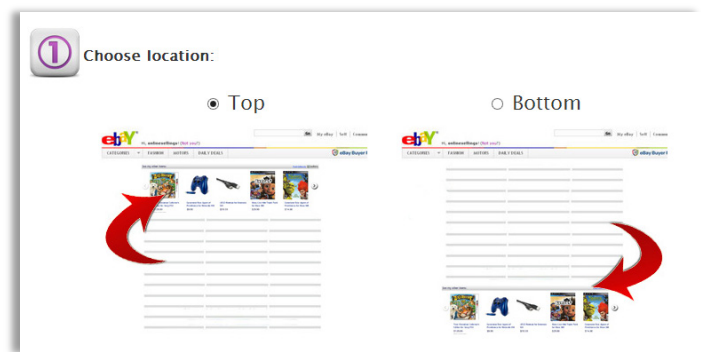

Wait while Flash Gallery is activated.

Step 5:

Next you will be redirected to your app management area on eBay, here you will find the "start" button for the app.

Click on the "start" button to activate Flash Gallery.

Step 6:

Next you will arrive at your app's control panel where you will be able to activate Flash Gallery and add it to your listings.

Activate & setup Flash Gallery

Step 1:

Activate the app by going to: [My eBay](#) > [Applications](#). Choose Flash Gallery in your list of apps and click on "start". This will lead you to Flash Gallery's control panel.

Step 2:

Next you will arrive at your Flash Gallery control panel.

Step 3:

Choose a location for the gallery, above or below the listing's description.

Step 4:

You can add the gallery automatically to all your listings, or add it manually to the HTML code of your listings. Choose here your preference, we recommend adding it automatically.