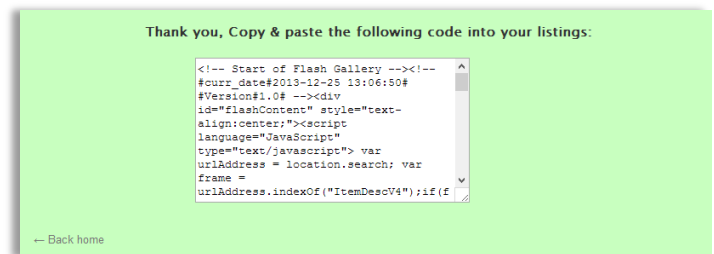

Step 6:

If you choose to add the app manually you will now receive the HTML code for the app.

Otherwise the gallery will be added to your listings within 12 hours.

Auction listings that have bids, or listings that end in less than 12 hours can't be updated and the gallery will not be added to them.