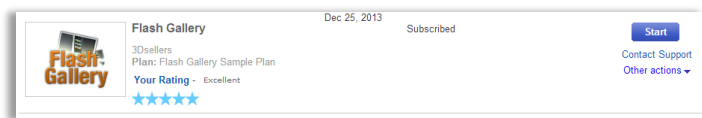

Table of contents:

1. [Subscribe to Flash Gallery](#)
2. [Activate & setup Flash Gallery](#)
3. [Change location](#)
4. [FAQ](#)

Subscribe to Flash Gallery

Step 1:

Subscribe to the application at [eBay's app center](#).

Step 2:

If you aren't logged-in in eBay, you will be asked to login.

Step 3:

In the next page you will be asked to agree to ours & eBay's Terms. Read and checkmark both boxes and click "continue".

Step 4:

Wait while Flash Gallery is activated.

Step 5:

Next you will be redirected to your app management area on eBay, here you will find the "start" button for the app.

Click on the "start" button to activate Flash Gallery.

Step 6:

Next you will arrive at your app's control panel where you will be able to activate Flash Gallery and add it to your listings.

Activate & setup Flash Gallery

Step 1:

Activate the app by going to: [My eBay](#) > [Applications](#). Choose Flash Gallery in your list of apps and click on "start". This will lead you to Flash Gallery's control panel.