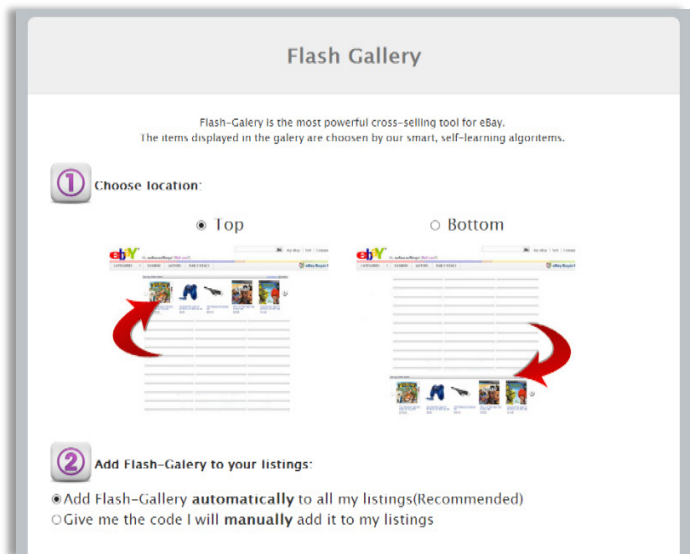

Table of contents:

1. [Subscribe to Flash Gallery](#)
2. [Activate & setup Flash Gallery](#)
3. [Change location](#)
4. [FAQ](#)

Subscribe to Flash Gallery

Step 1:

Subscribe to the application at [eBay's app center](#).

Wait while Flash Gallery is activated.

Step 5:

Next you will be redirected to your app management area on eBay, here you will find the "start" button for the app.

Click on the "start" button to activate Flash Gallery.

Step 6:

Next you will arrive at your app's control panel where you will be able to activate Flash Gallery and add it to your listings.

Activate & setup Flash Gallery

Step 1:

Activate the app by going to: [My eBay](#) > [Applications](#). Choose Flash Gallery in your list of apps and click on "start". This will lead you to Flash Gallery's control panel.

Step 2:

Next you will arrive at your Flash Gallery control panel.

Step 3:

Choose a location for the gallery, above or below the listing's description.

Step 4:

You can add the gallery automatically to all your listings, or add it manually to the HTML code of your listings. Choose here your preference, we recommend adding it automatically.