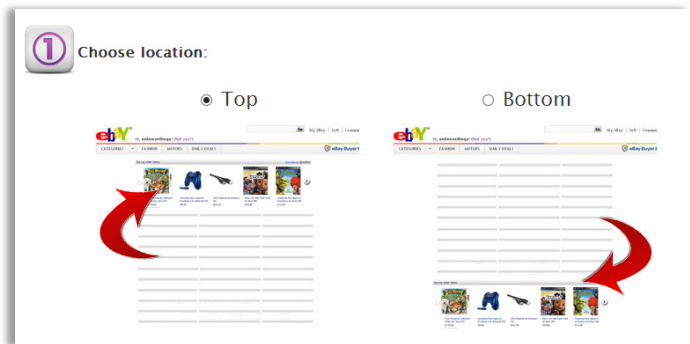

Step 5:

Click on "submit" to save your settings.

Step 6:

If you choose to add the app manually you will now receive the HTML code for the app.

Otherwise the gallery will be added to your listings within 12 hours.

Auction listings that have bids, or listings that end in less than 12 hours can't be updated and the gallery will not be added to them.

Change gallery location

Step 1:

Access your control panel by going to: [My eBay](#) > [Applications](#) > [Flash Gallery](#).

Step 2:

Choose the new location for the gallery.

Step 3:

Click on "Submit" to save changes.

FAQ

Q: What is Flash Gallery?

A: Flash Gallery will display a gallery with relevant listings in each of your listings. The listings displayed in the gallery are chosen by an algorithm that can take into account the relevancy of items to each other based on category, items purchased together etc.